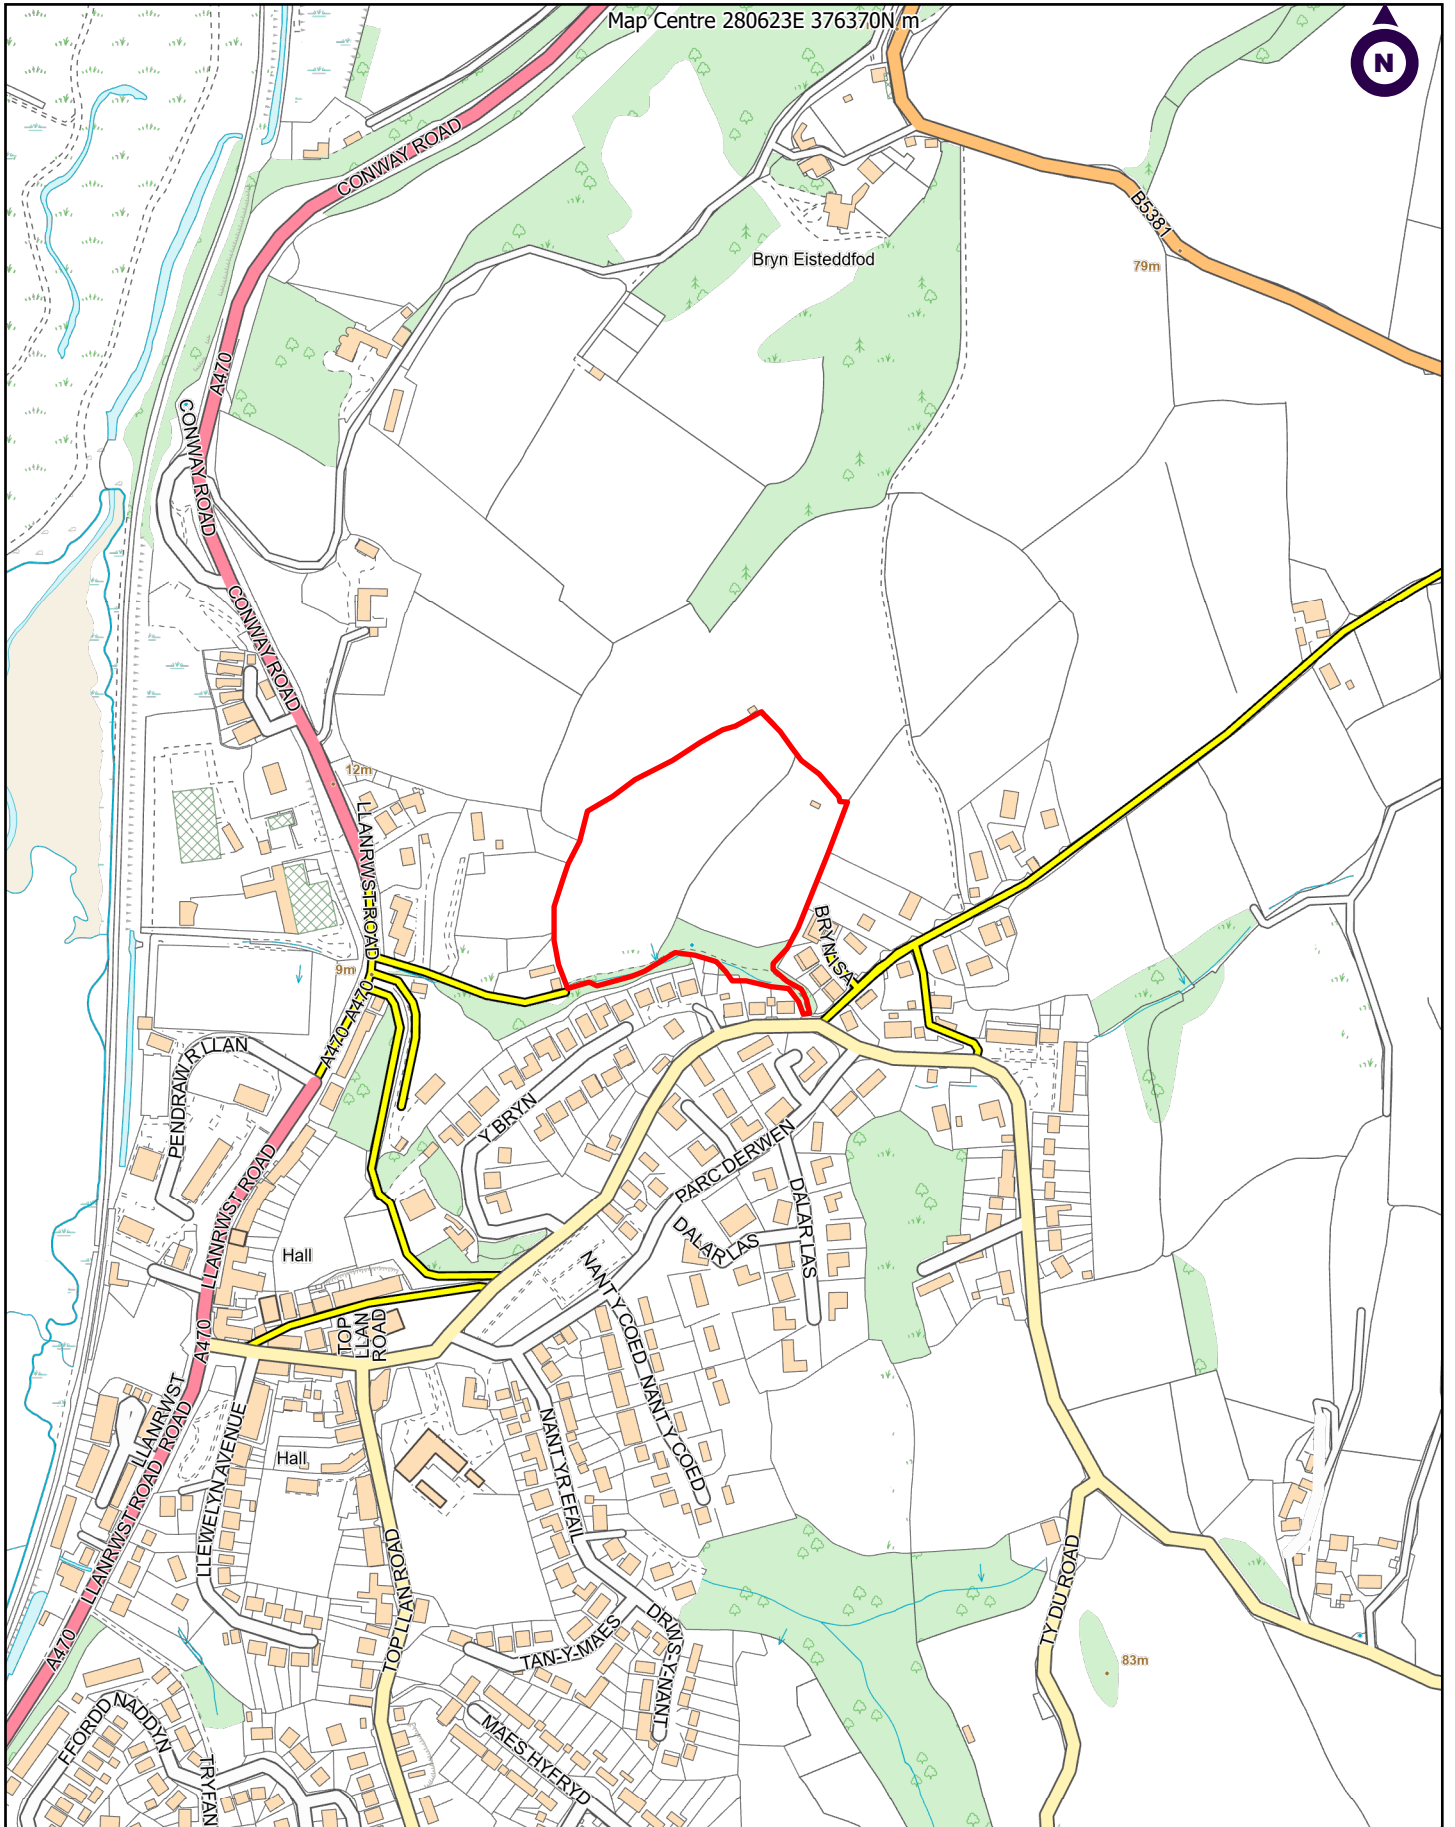

Map Centre 280623E 376370N/m

No Service Credits

Client:
Project: Glan Conwy

Title: Land west of Bryn Isa

Scale 1:5,000 @A4

Drawn By: CS

Date: 9/30/2022

Dwg no: