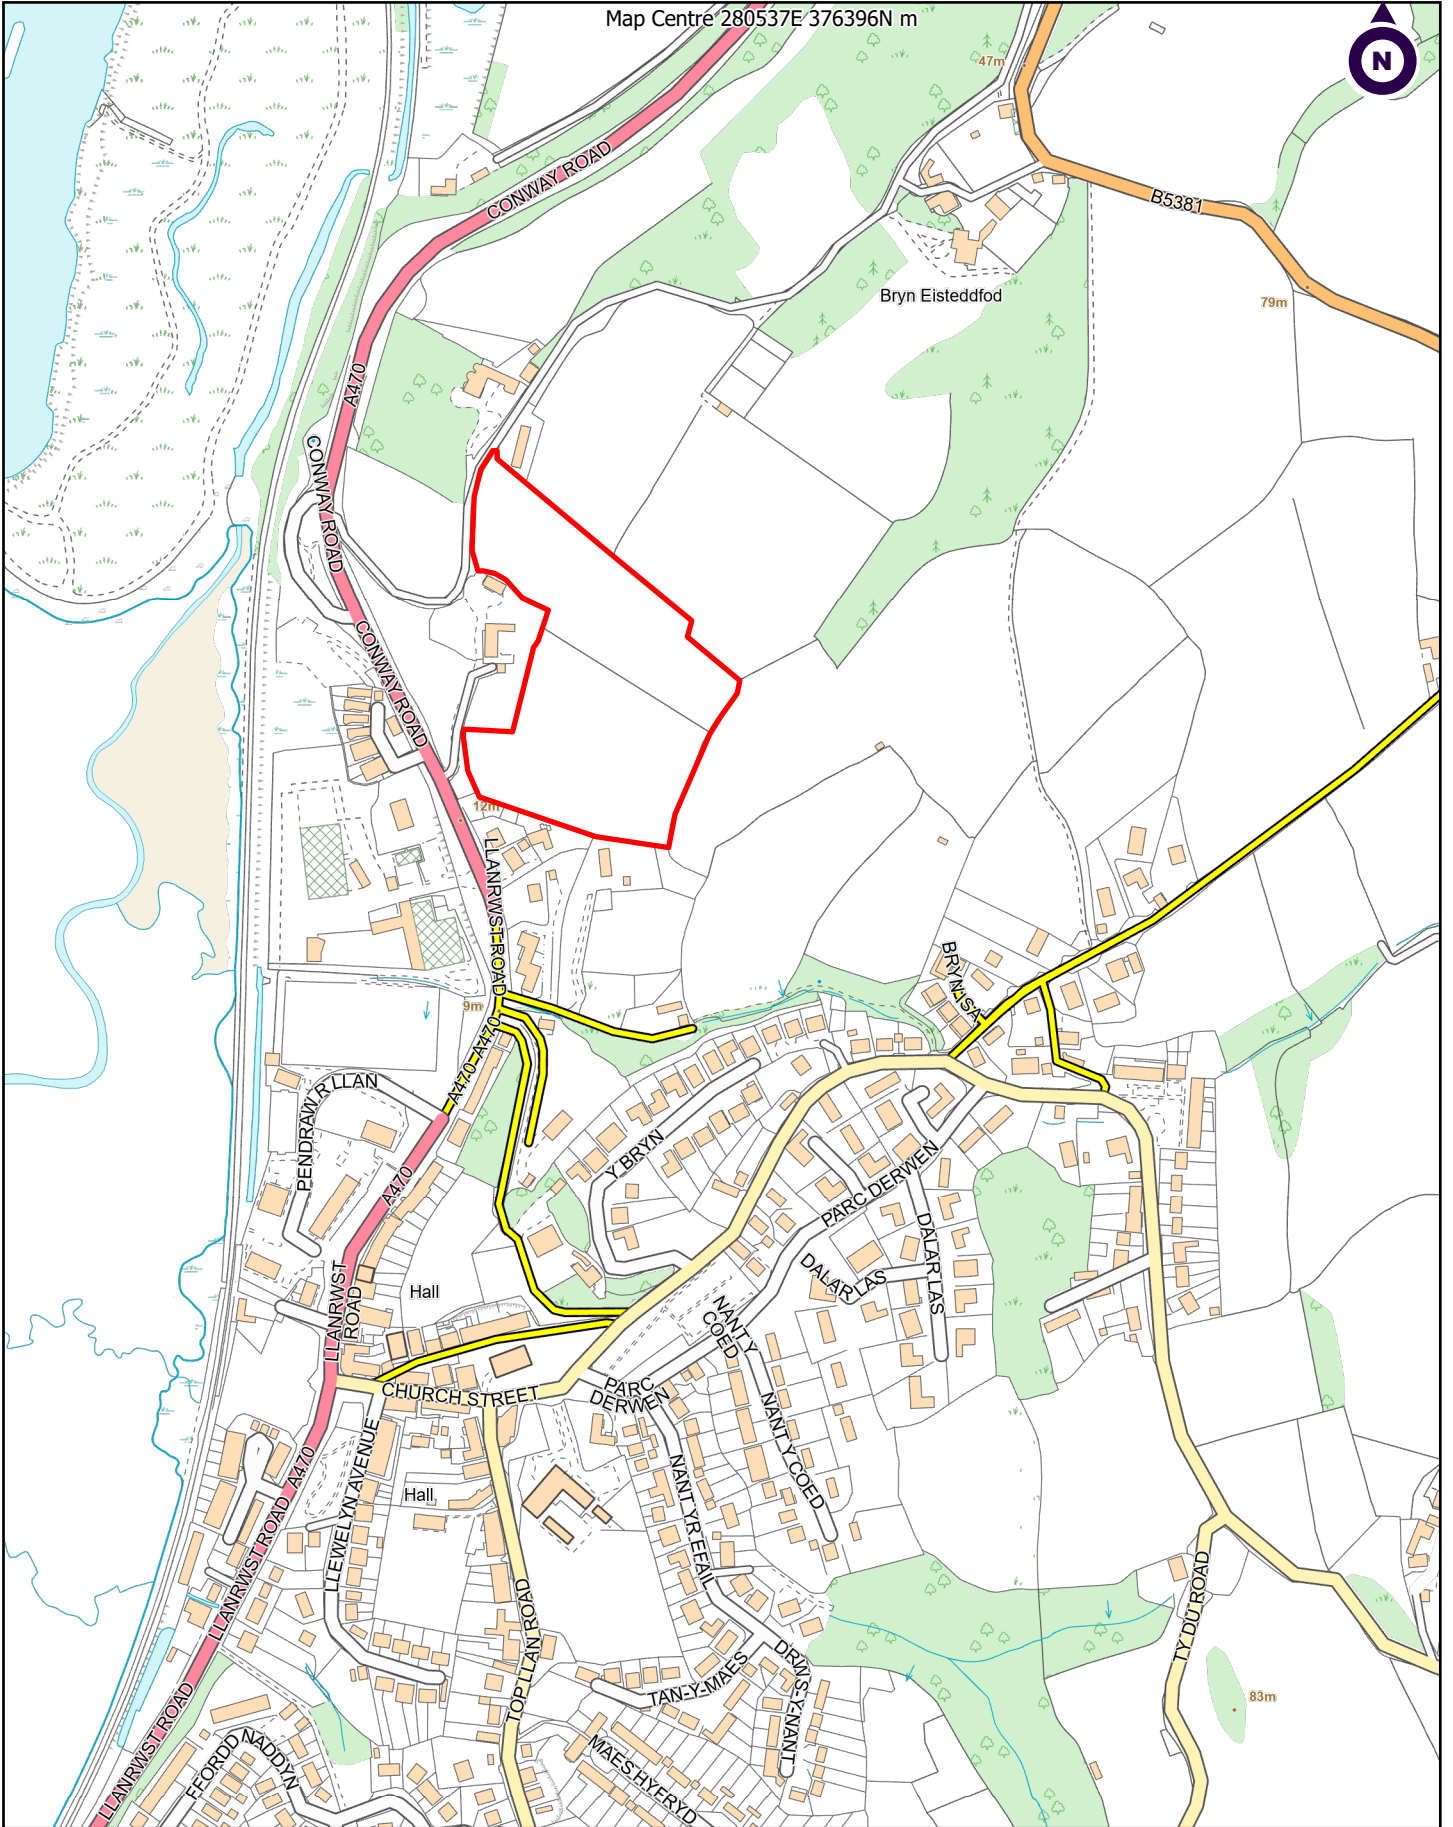

Map Centre 280537E 376396N m

No Service Credits

Client:
Project: Glan Conwy

Title: Land east of the Old Rectory

Scale 1:5,000 @A4

Date: 9/30/2022

Drawn By: CS

Dwg no: