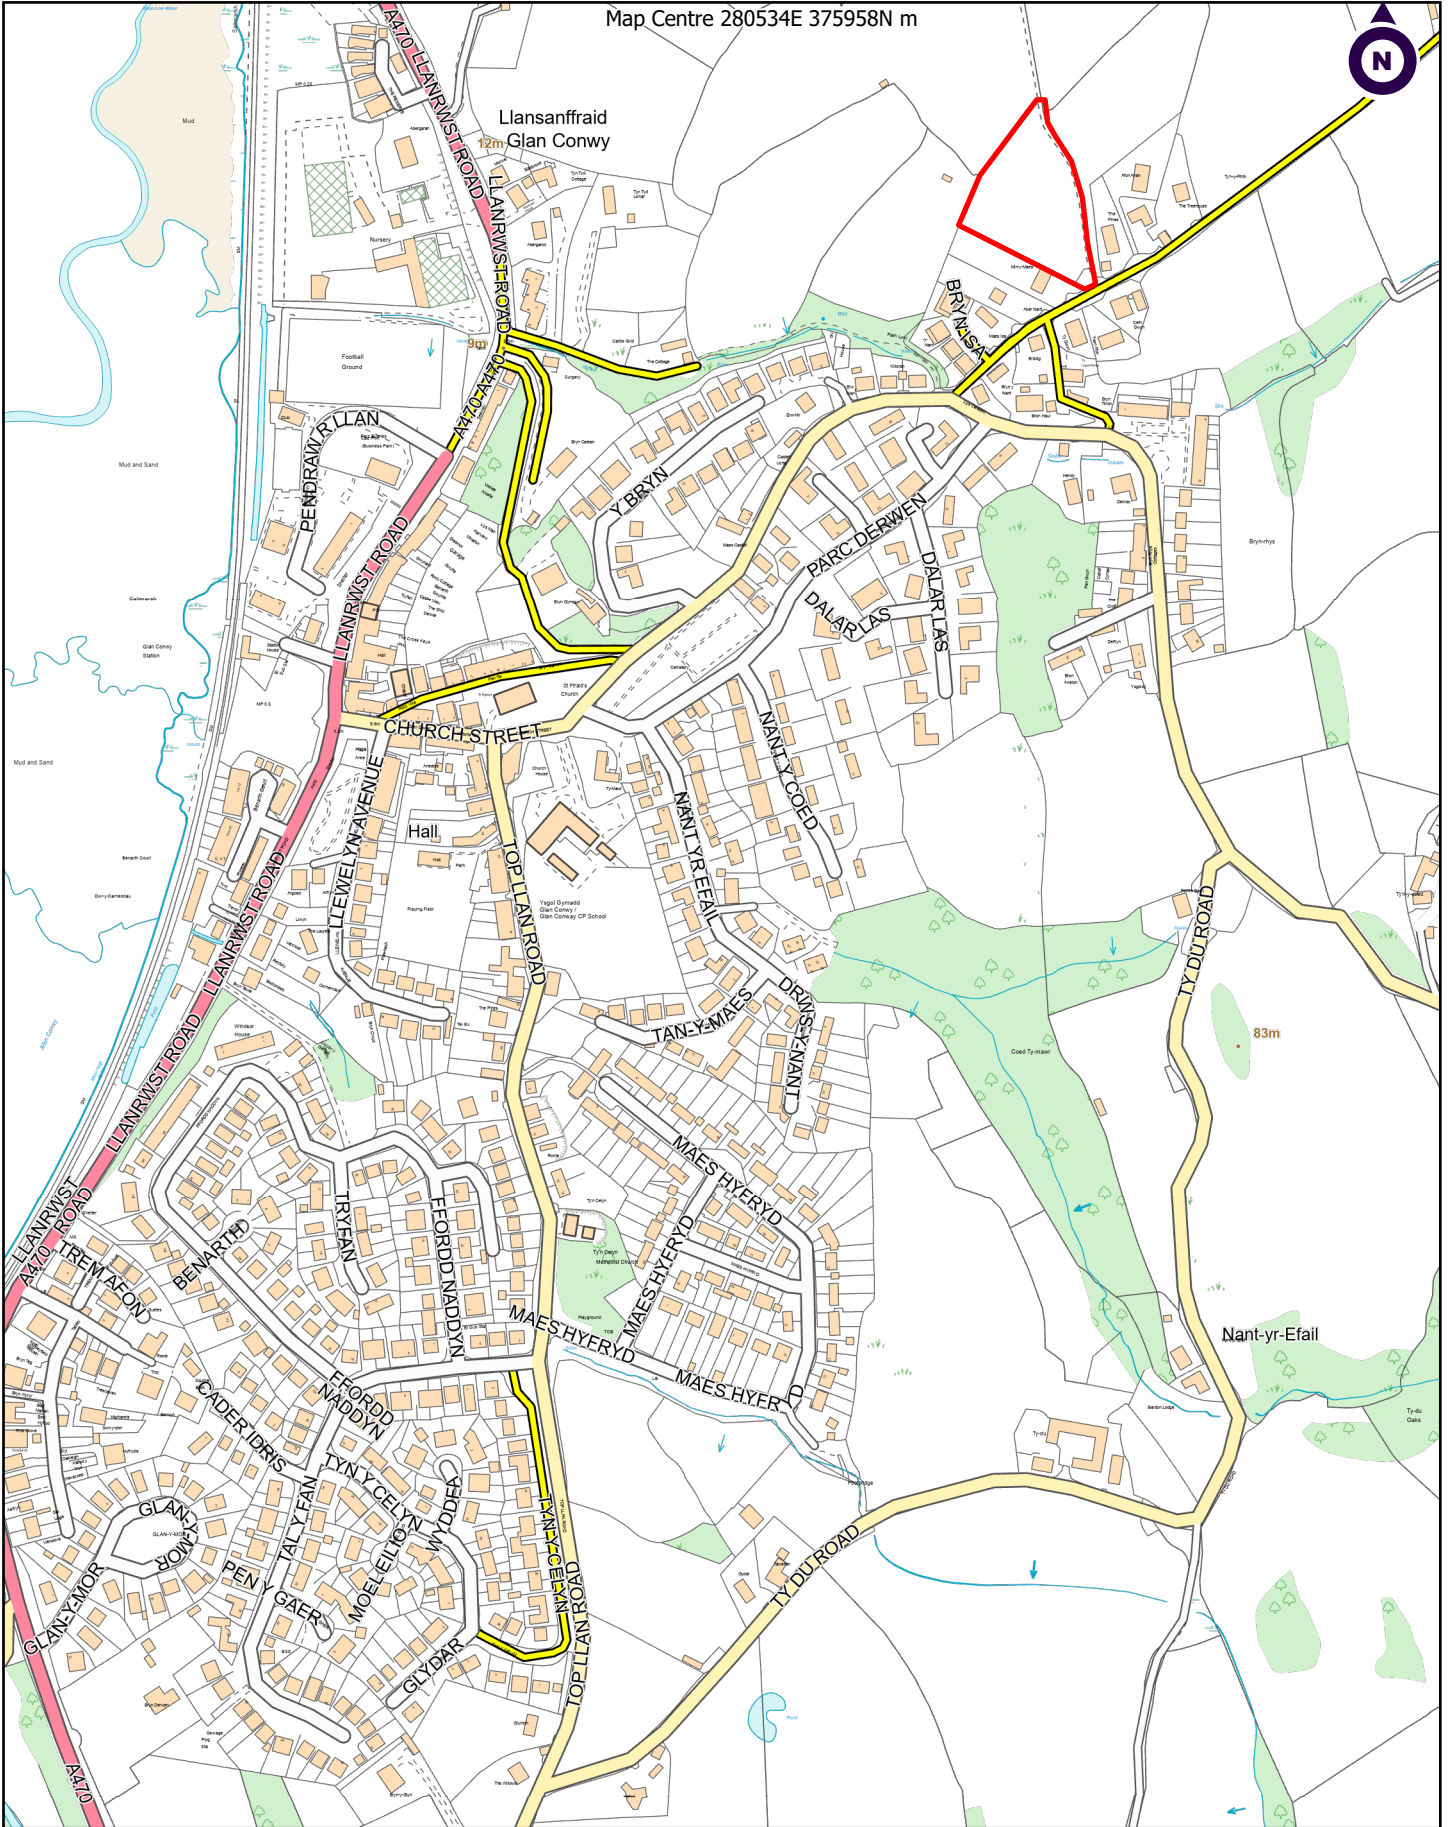

Map Centre 280534E 375958N m

© Crown Copyright 2022. Carter Jonas LLP ES100004458

Client:  
Project: Glan Conwy

Title: Land east of Bryn Isa

Scale 1:5,000 @A4

Date: 9/30/2022

Drawn By: CS

Dwg no: