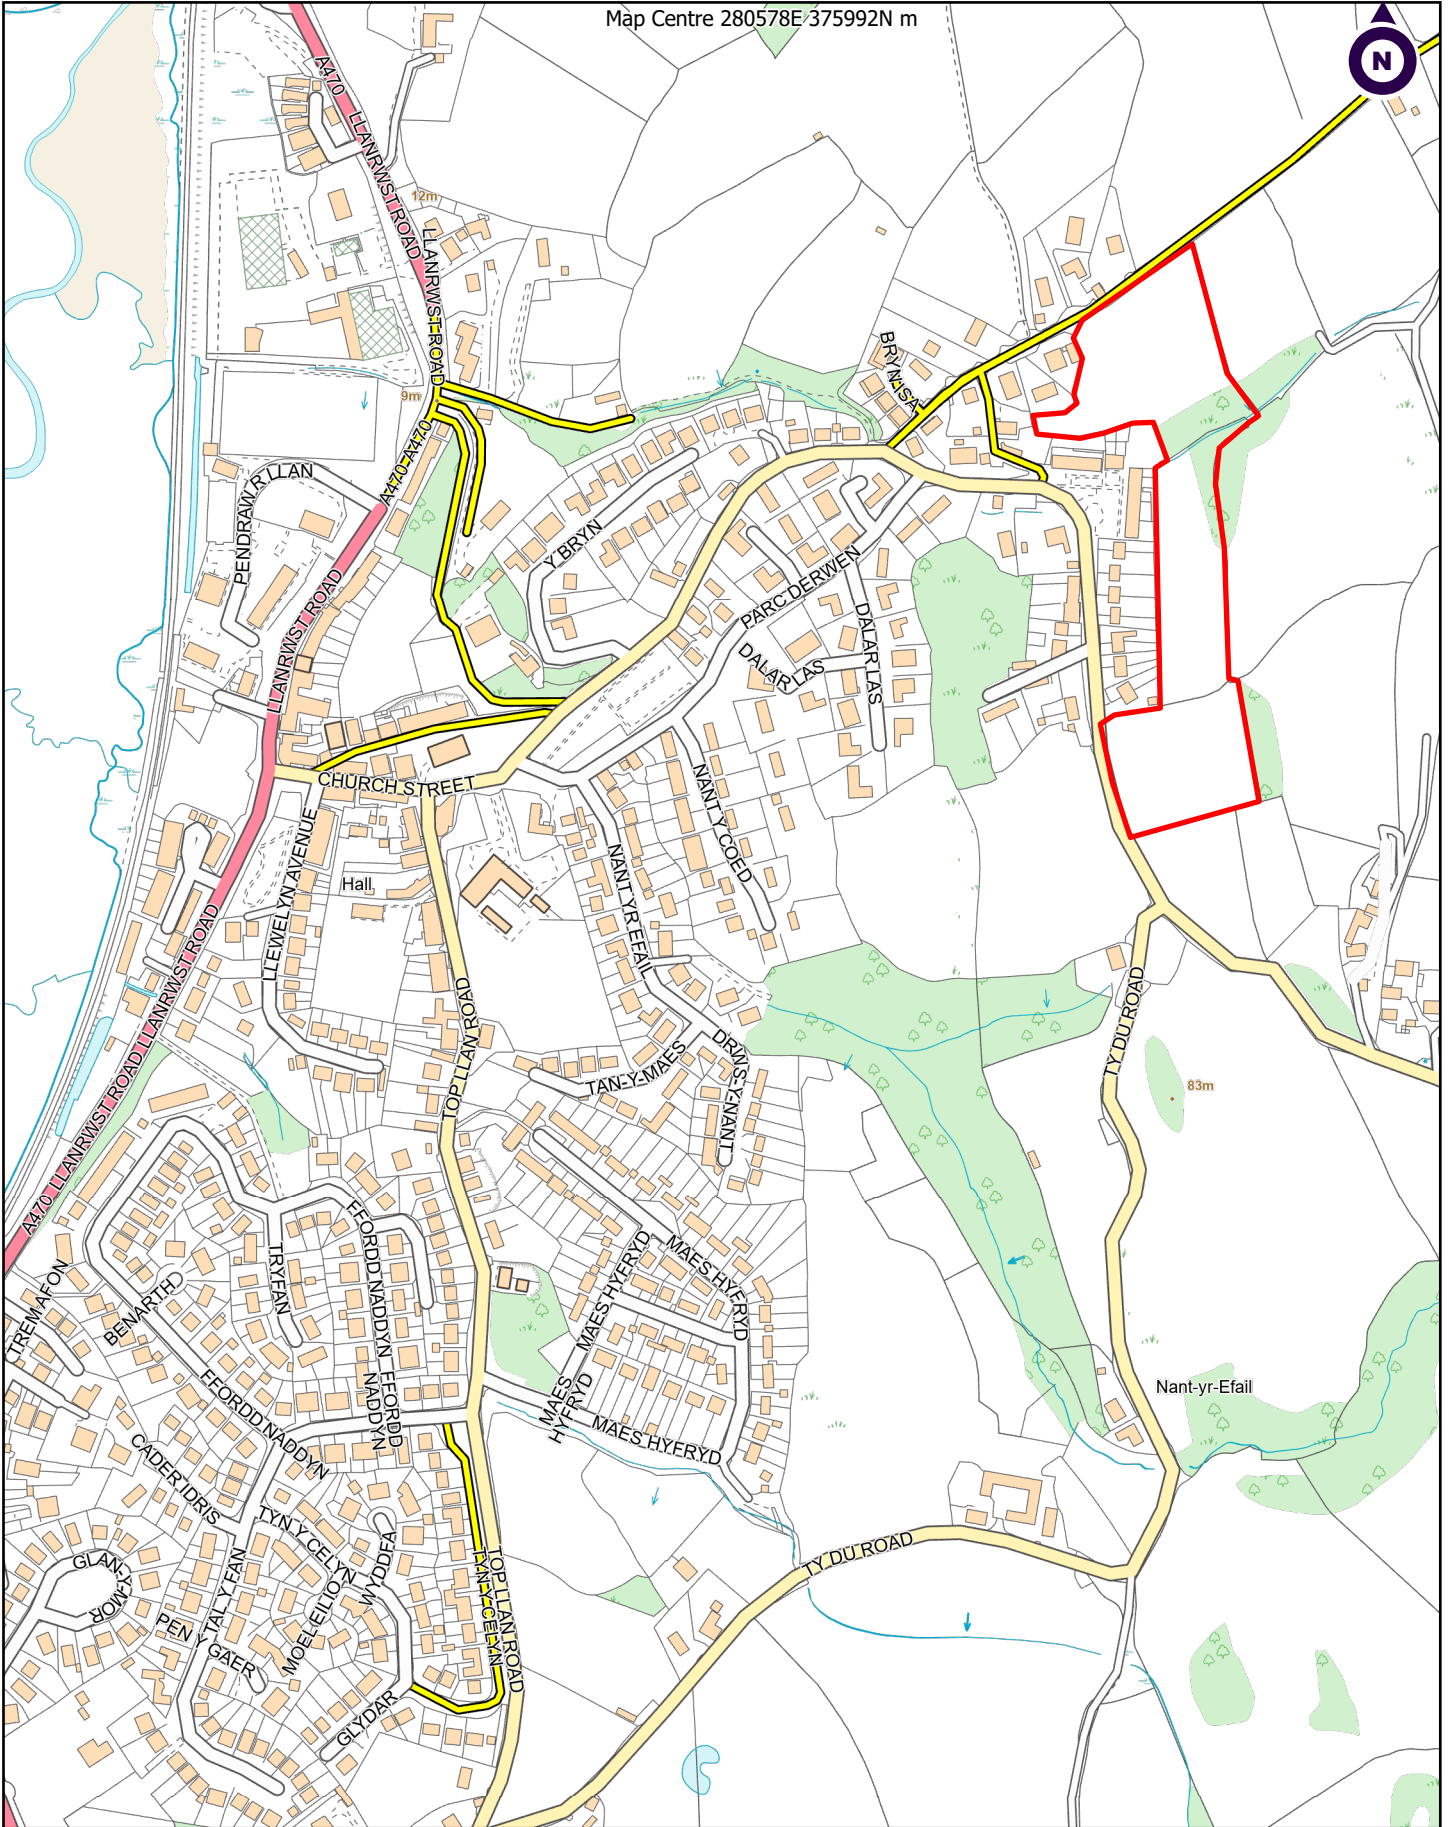

Map Centre 280578E/375992N m

No Service Credits

Client:  
Project: Glan Conwy

Title: Land at Bryn-Rhys

Scale 1:5,000 @A4

Drawn By: CS

Date: 9/30/2022

Dwg no: